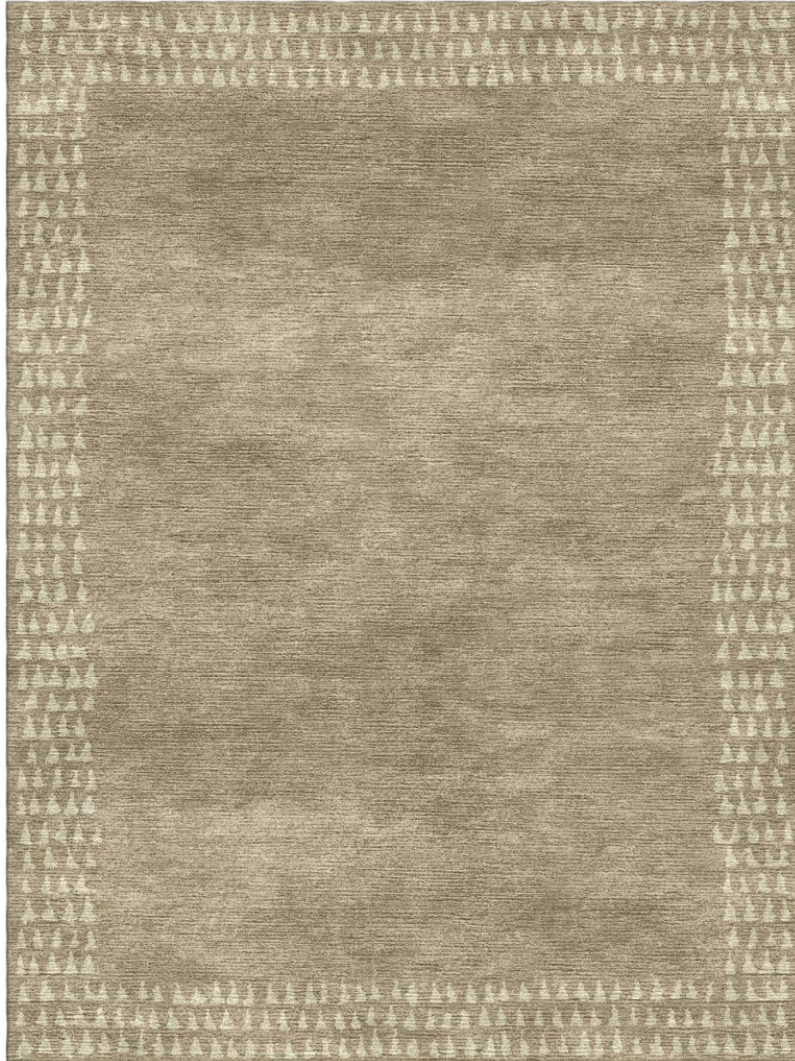

# P E R E N N I A L S

---

## FAWN Snaggletooth Tibetan Knot

TK322-245

### DETAILS & SPECS

Designer	Studio
Construction	Tibetan Knot
Colorway	FAWN
Collection	2015 B Fall

Pom Colors

127

28

---