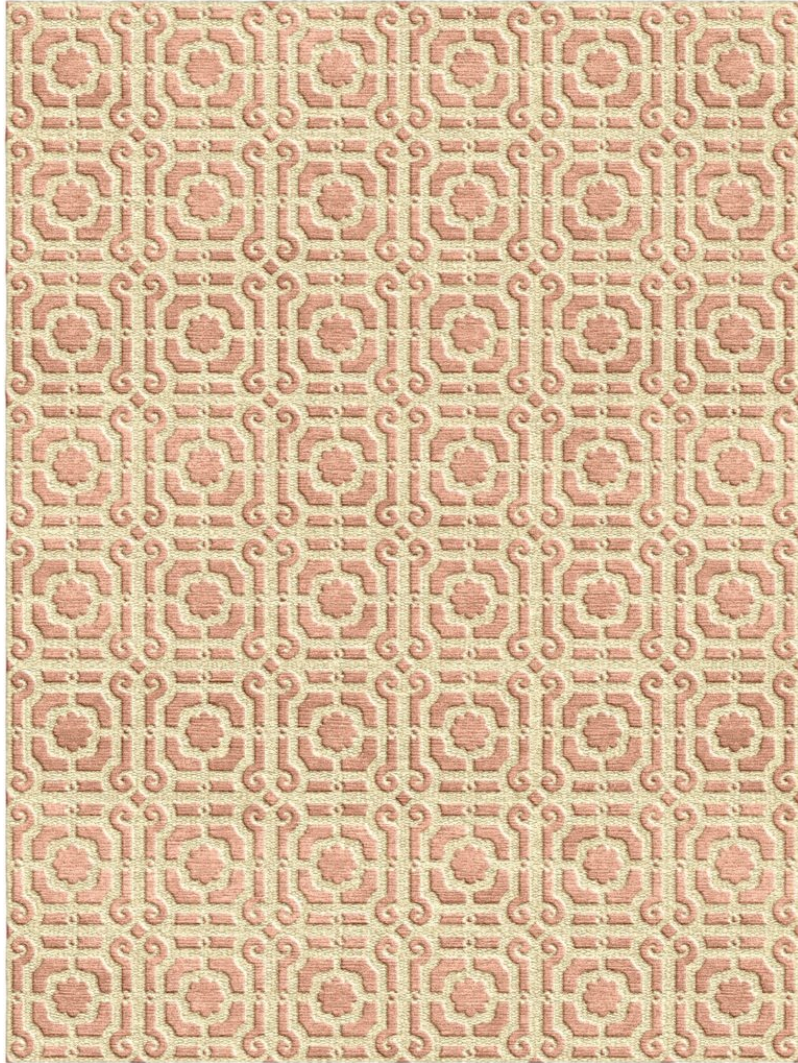

P E R E N N I A L S

SHELL Jardin Tibetan Knot

TK373-128

DETAILS & SPECS

Designer	Timothy Corrigan
Construction	Tibetan Knot
Colorway	SHELL
Collection	2019 B Fall: Timothy Corrigan

Pom Colors

DESCRIPTION

Hand knotted, 80 knots per square inch.