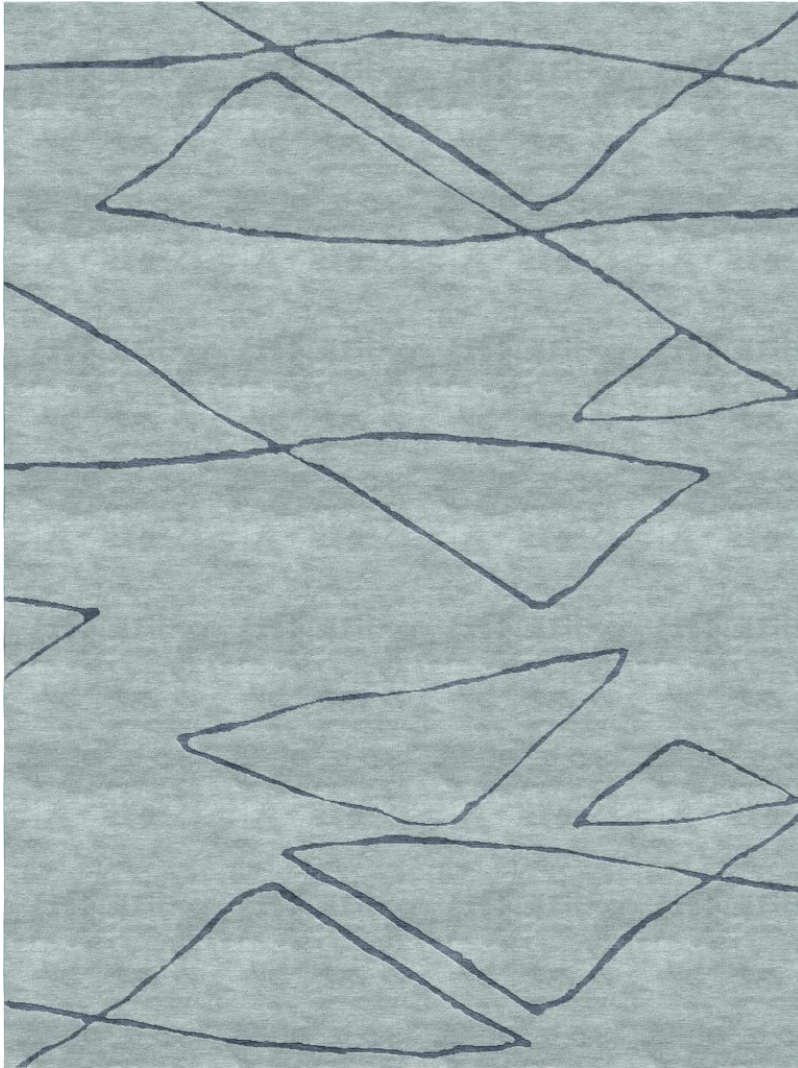

P E R E N N I A L S

BLUESTONE Sky Sail Tufted

HT707-368-0507

DETAILS & SPECS

Designer	Studio
Construction	Tufted
Colorway	BLUESTONE
Collection	2025 Summer: Sun Kissed

DESCRIPTION

Inspired by the boundless sky and the gentle billow of sails in the wind, Sky Sail features a fluid, graphic design that brings a touch of nature and serenity to any space. Hand-tufted with 100% SDA fiber to ensure both softness underfoot and remarkable livability.

Tufted rugs description.