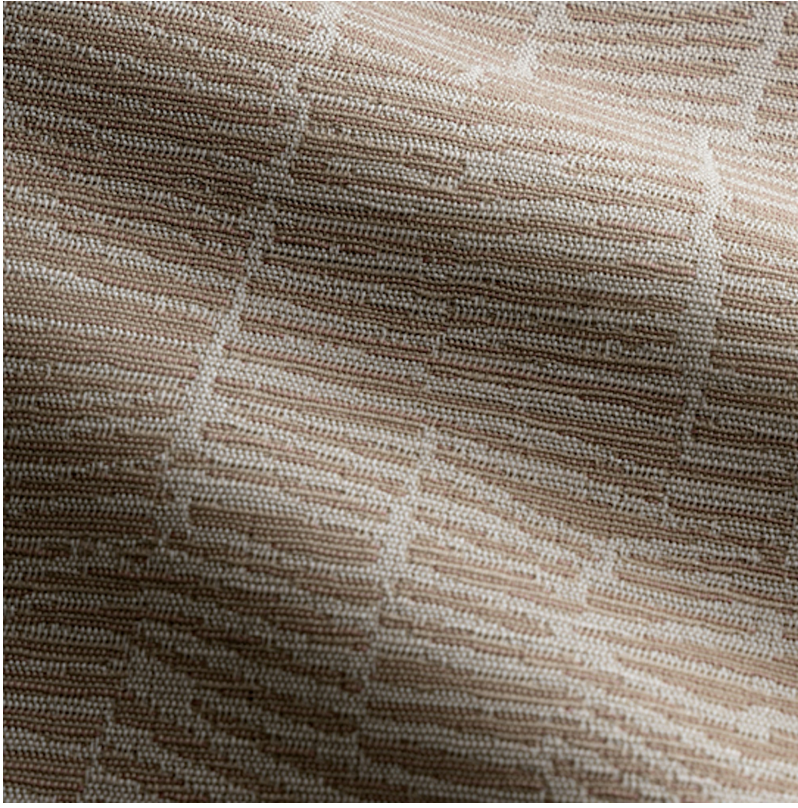

P E R E N N I A L S

Shell Bramblewood

813-128

DETAILS & SPECS

Abrasion	12,000 Double Rubs
Brush Pill	Class 4.5
Reversible	Yes
UFAC/NFPA 260	PASS
Width	54 in (137 cm)
Weight	12.5 Oz/sq yd (424 gm/sq m)
Designer	Rose Tarlow
Collection	2023 C Fall: Rose Tarlow
Color Family	Red/Pink
Color	Shell
Vertical Repeat	21.25 IN (54 CM)
Horizontal Repeat	27 IN (68.6 CM)

DESCRIPTION

The all-over abstract dashed line pattern on this jacquard creates a rhythmic effect.

Perennials 100% solution-dyed acrylic fabrics and rugs are backed by a no-fade warranty valid for five years from the date of purchase. All additional Perennials products (including Hi 'n Dri) constructed of other solution-dyed fibers are guaranteed against fading for three years.